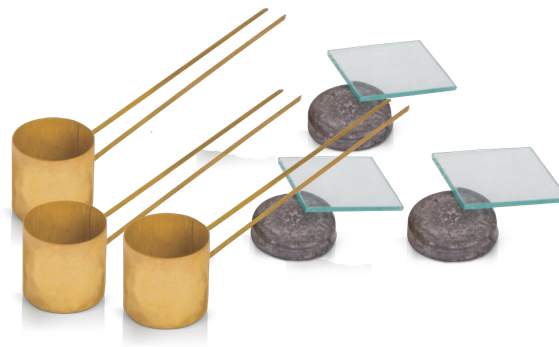

LE CHATELIER SOUNDNESS TEST SET

Code : C025

will be added soon ...

STANDARDS

will be added soon ...

TECHNICAL SPECIFICATIONS

will be added soon ...

ORDERING INFORMATION