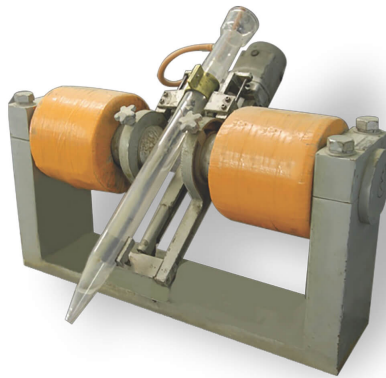

# MAGNETIC SEPARATOR - DAVIS-TUBE TYPE

Code : M074

*will be added soon ...*