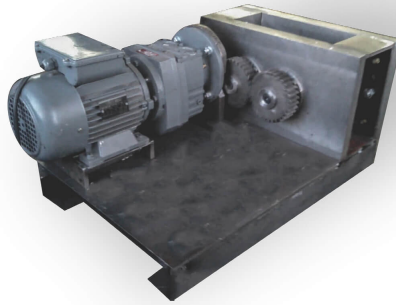

SHREDDER MACHINE

Code : M407

will be added soon ...

STANDARDS

will be added soon ...

TECHNICAL SPECIFICATIONS

will be added soon ...

ORDERING INFORMATION