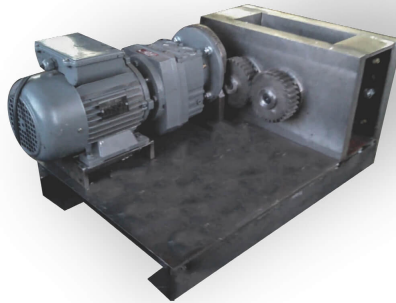

SHREDDER MACHINE

Code : M407

will be added soon ...

STANDARDS

will be added soon ...

TECHNICAL SPECIFICATIONS

will be added soon ...

ORDERING INFORMATION